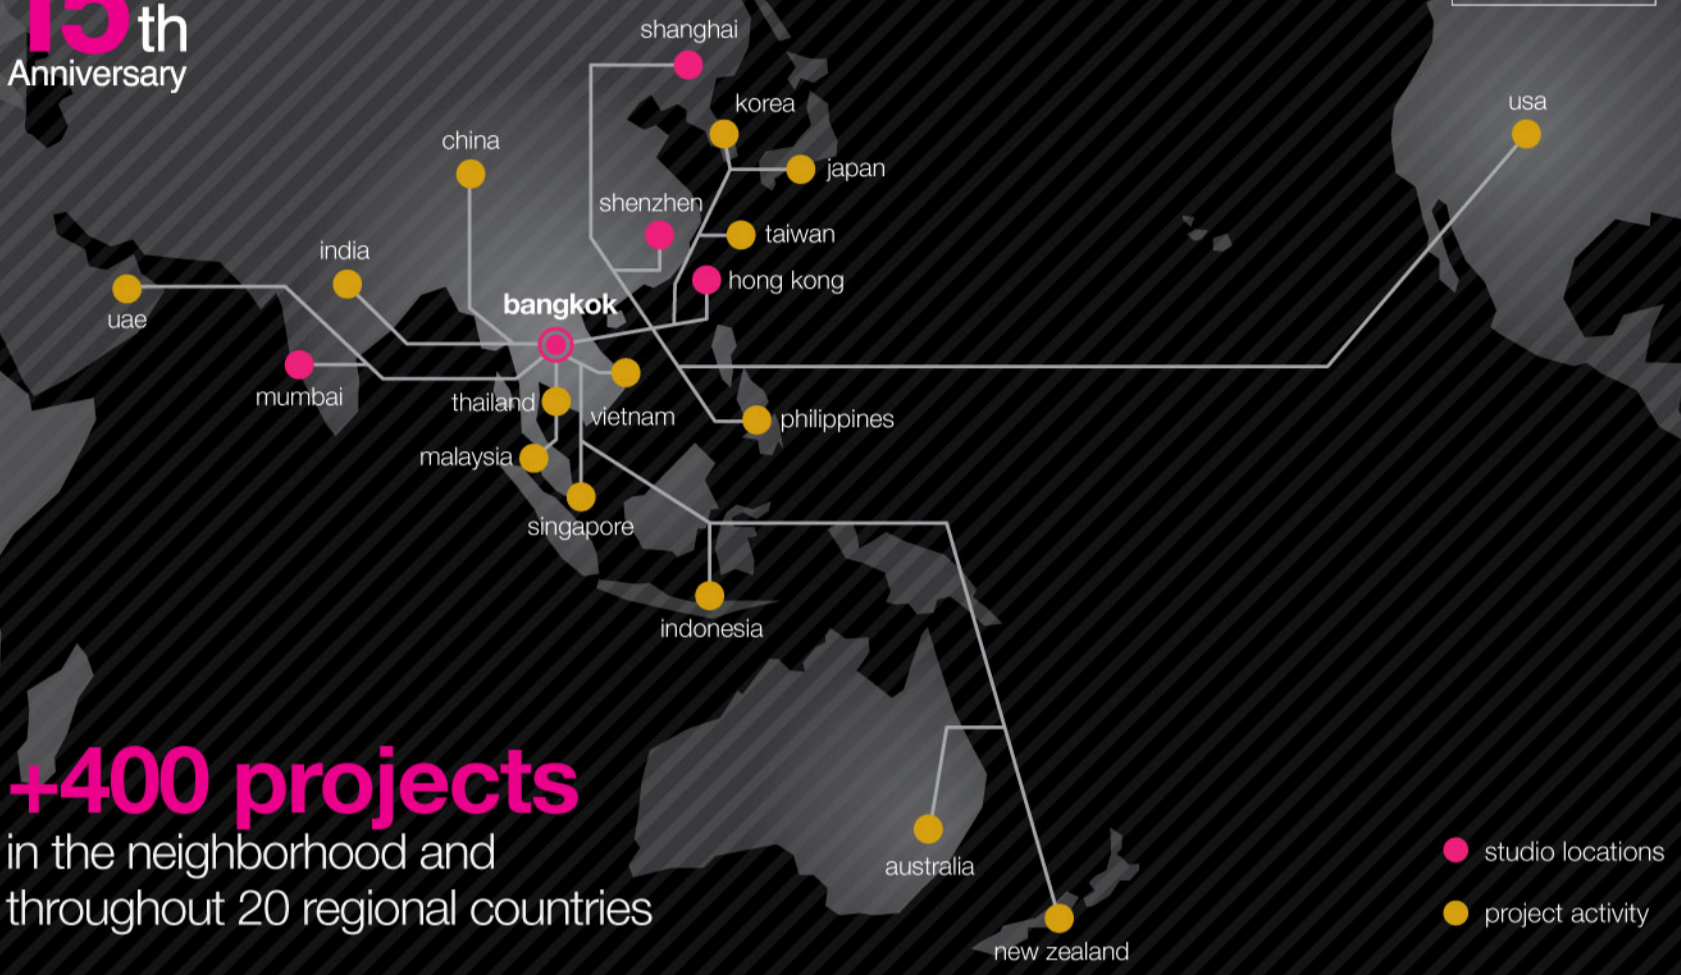

rkd retail/iQ celebrates
1998-NOW

15th Anniversary

group | rkd retail/iQ

/ china

/ india

/ mena

/ thailand

15th
Anniversary

rkd retail/iQ

+400 projects
in the neighborhood and
throughout 20 regional countries

retailnow! 2

15th
Anniversary

rkd retail/iQ

we are pleased to call some
leading companies

our clients, market leadership and
long term relationships go hand in hand

- adidas
- abenson
- bubugao
- central retail
- central pattana
- china resources
- china resources vanguard
- dfs
- eadling
- five star
- great dreams
- group casino
- hisense retail
- holpe
- longhao
- makro
- parkson
- Q8 kuwait petroleum
- reliance retail
- sb furniture
- sm group
- sundan
- suning